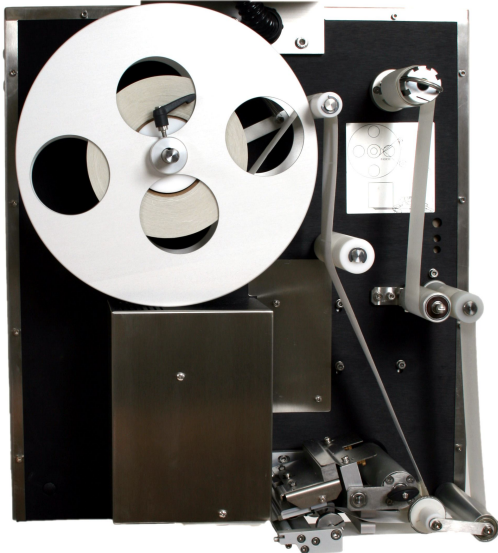

# HI-700 EVO

PC Based  
High Speed  
Weigh Price Labeler

For Speeds Up To 150 Packages Per Minute

# HI-700 EVO Weigh Price Labeler

The HI-700 EVO Automatic Weigh Price labeler offers Easy label loading, Color touch screen display and Photocell product detection

## Pack Specifications

- 1.57" to 9.84" Pack Width
- 3.15" to 11.81" Pack Length
- 7.09" Maximum Pack Height

## Foot Print

- 71.65" (1820mm) Length
- 27.56" (700mm) Width
- 71.65" (1820mm) Conveyor Length